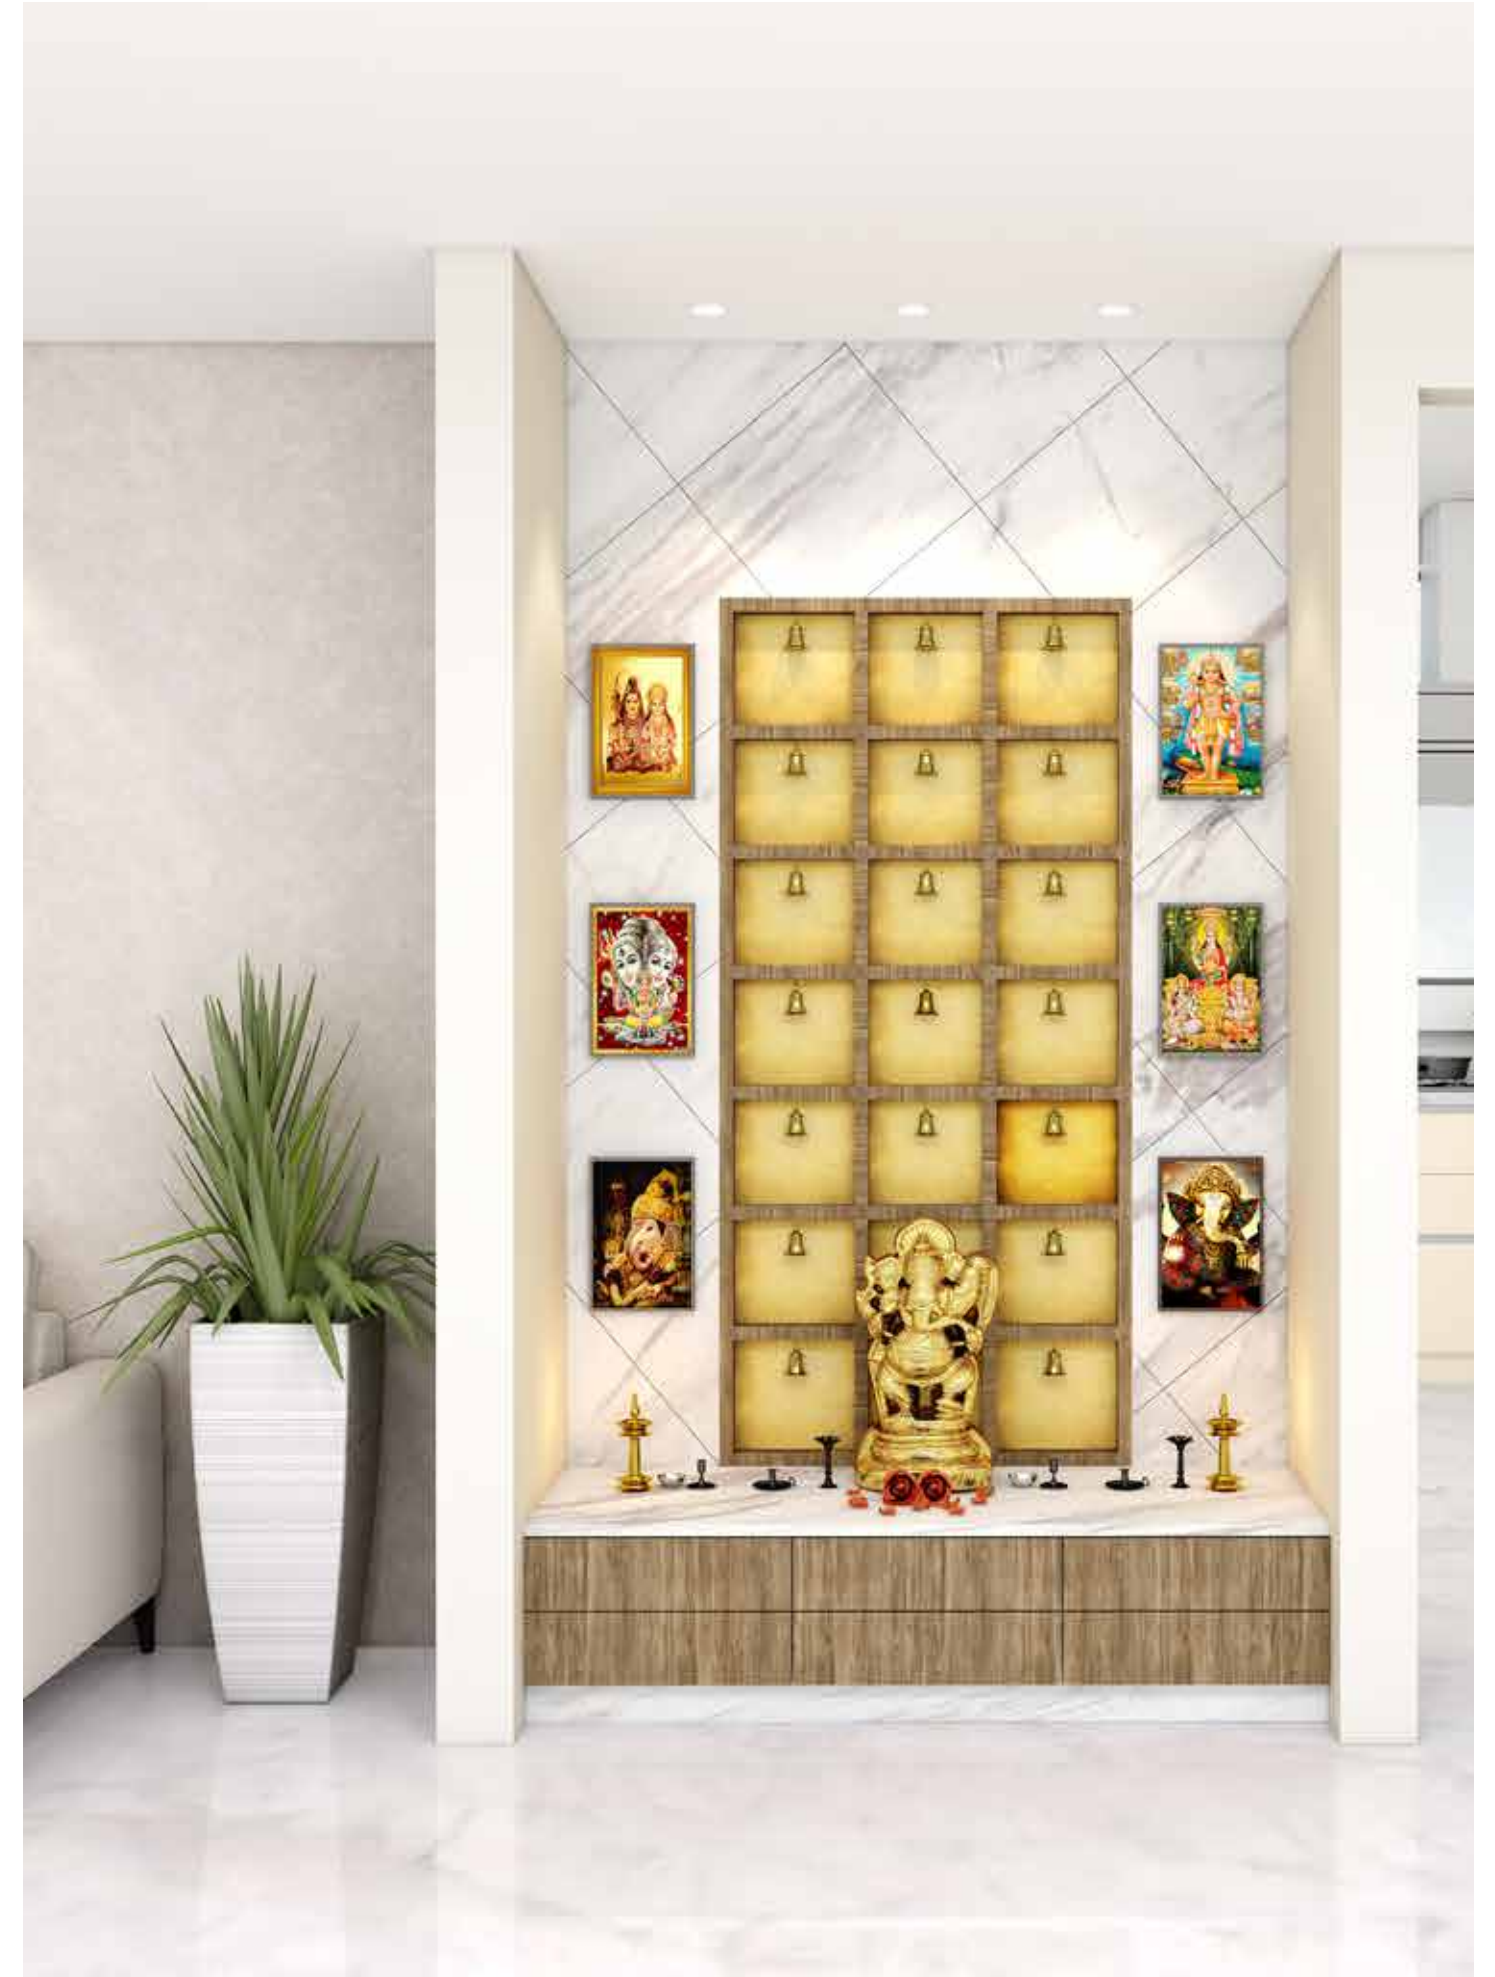

Hallway unit with storage and hangings with cushioned seating finished in Grey Vicenza Oak & a black-framed drawer storage unit in Cherry finish.

DON'T WALK PAST HALLWAYS WITH MISSING OPPORTUNITIES!

Home Temple

Magnify your ambience with our Fitted Temple Units!

**AESTHETICALLY
PLEASING
POOJA SET!**

**ADD A BESPOKE HOME TEMPLE
SET TO YOUR LIVING & STUDY.**

LET THE POSITIVITY
EXTEND WITH
BEAUTIFULLY
DESIGNED HOME
TEMPLE!