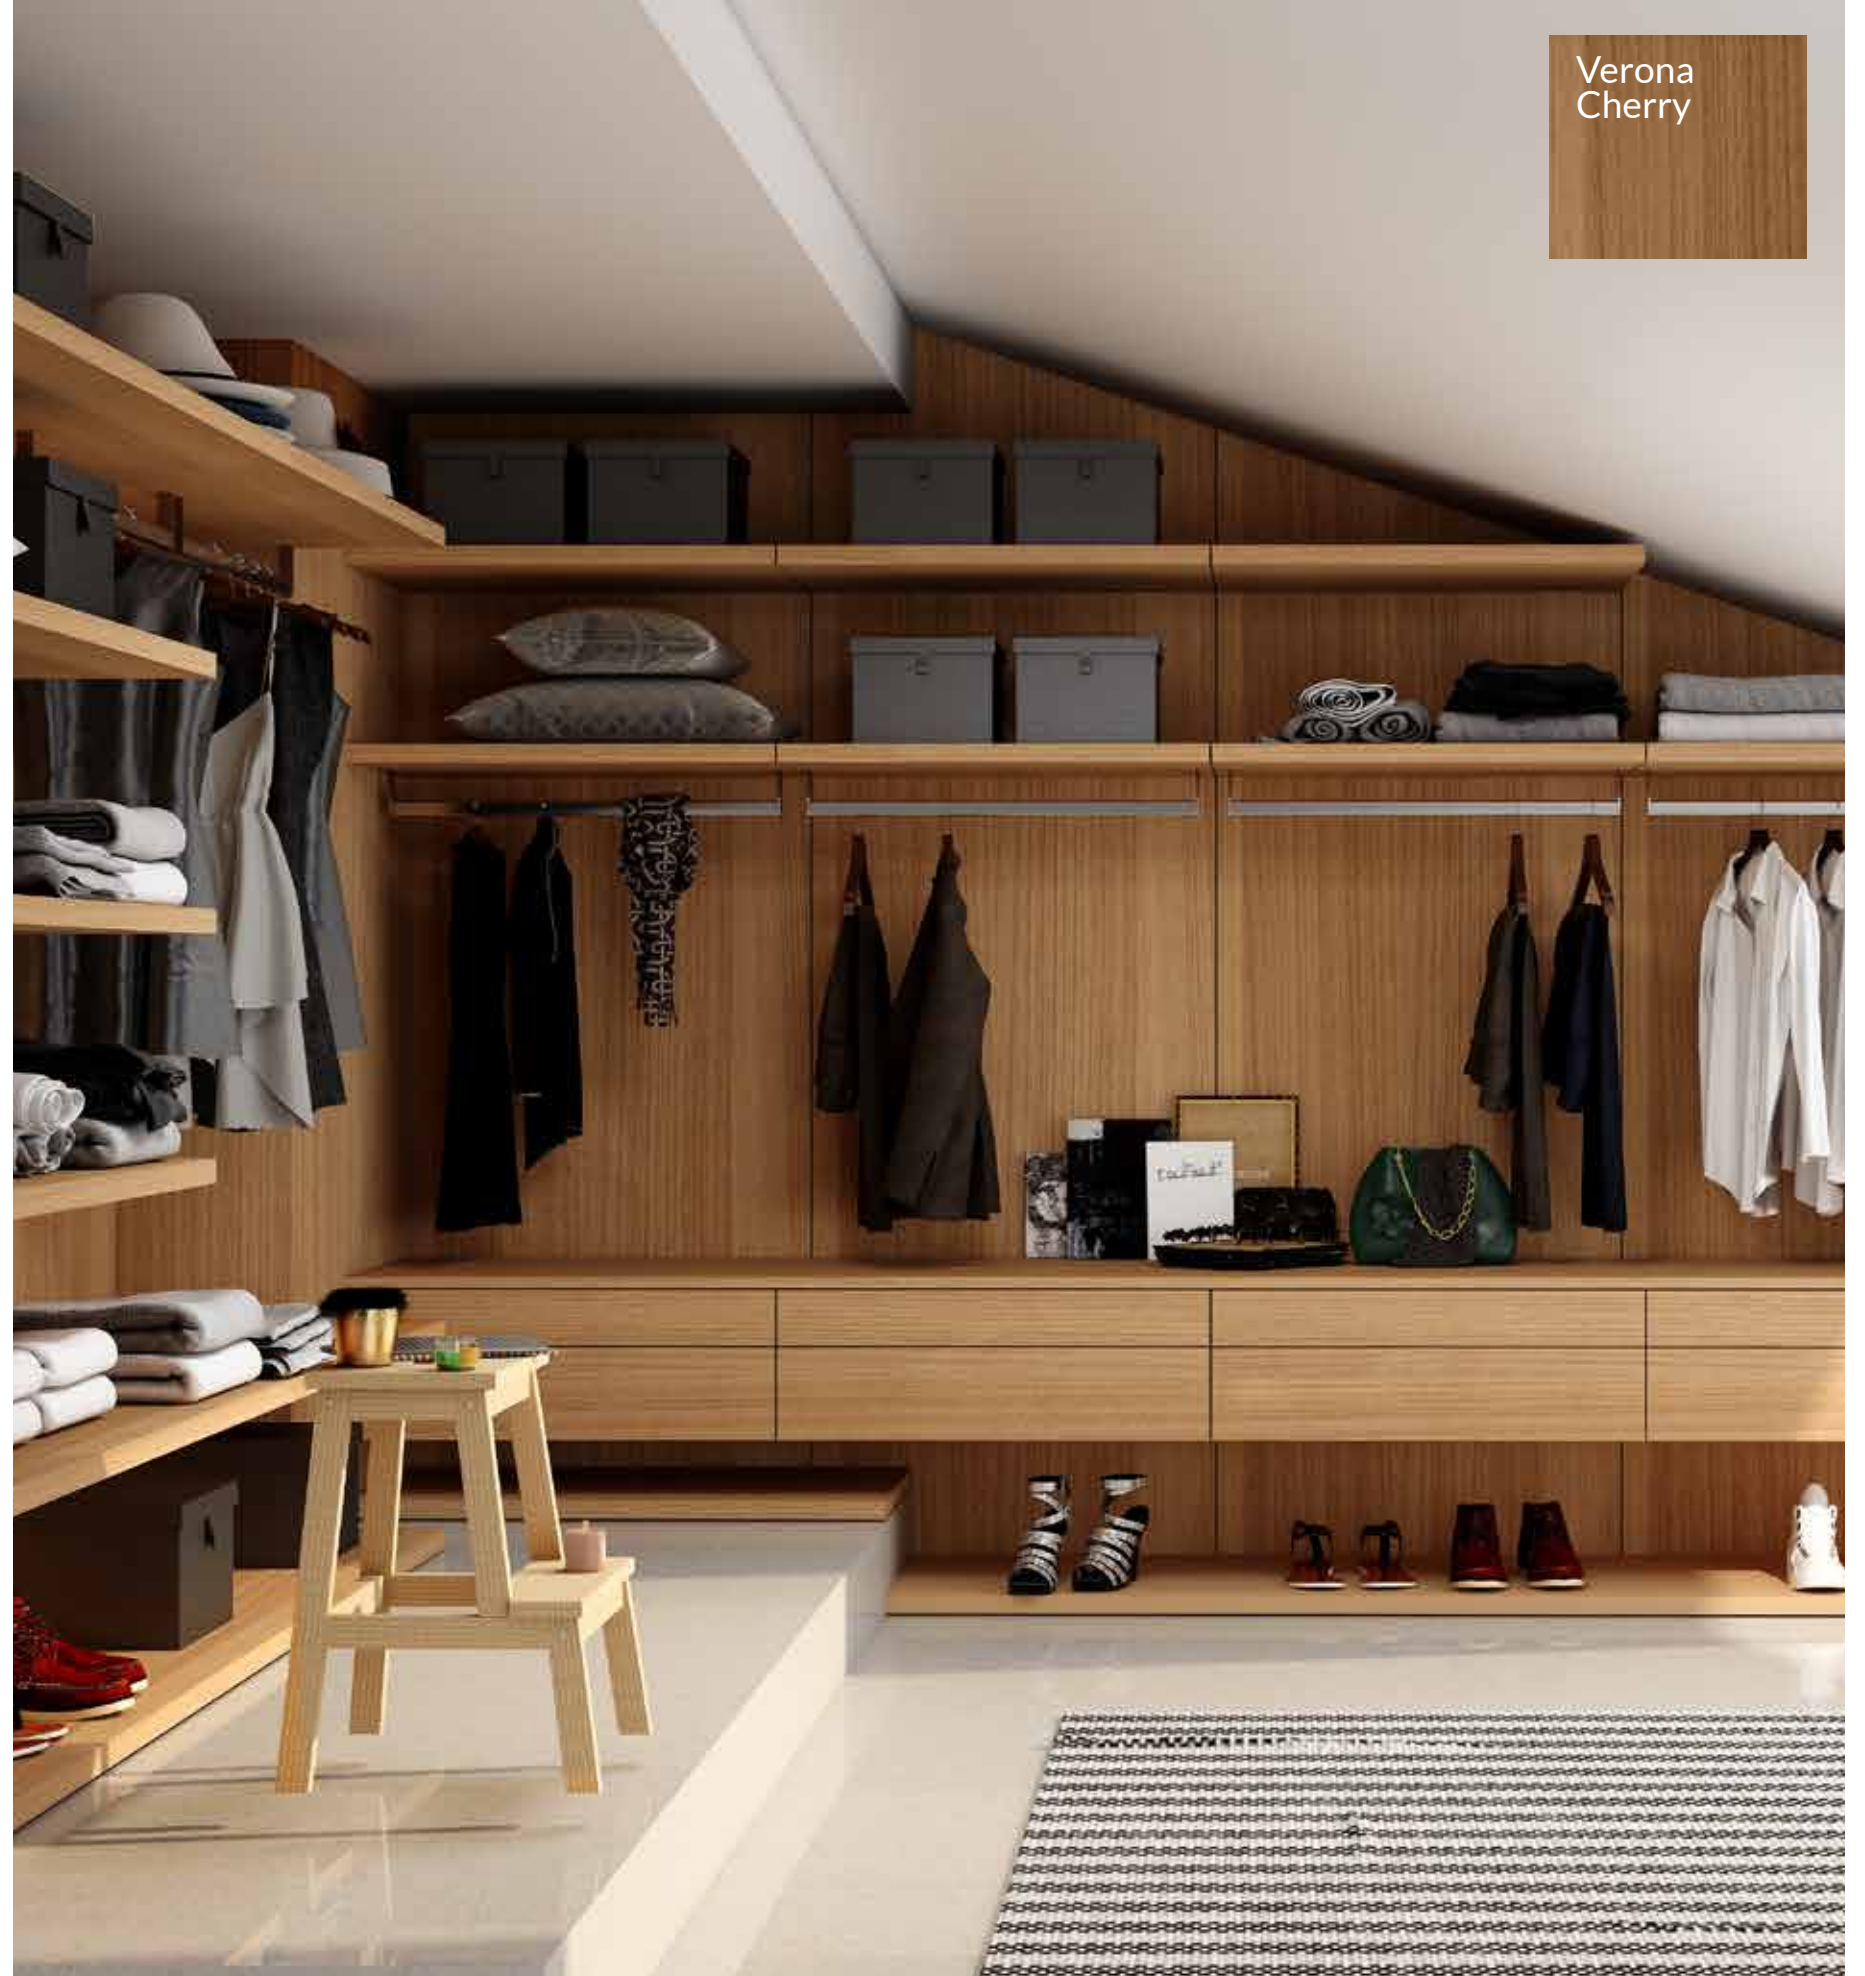

**DREAMY OPEN
WARDROBES
NEXT TO YOUR
BEDROOMS!**

**CONVERT YOUR
EMPTY SPACE INTO
A CUSTOMISED
WALK-IN!**

LUXURY WALK-INS

Discover the luxe of
walk-in wardrobes
the Inspired Way!

EMBRACE THE
INDULGENCE OF INSPIRED
WARDROBES WITH:

- ① Linear Glass Doors
- ② Warm White LEDs
- ③ Shoe Racks
- ④ Luggage Shelf
- ⑤ Freestanding Drawers
- ⑥ Hangings & Shelves

Small & Modern Walk-ins

Feel twice as much space with our Small walk-in designs.