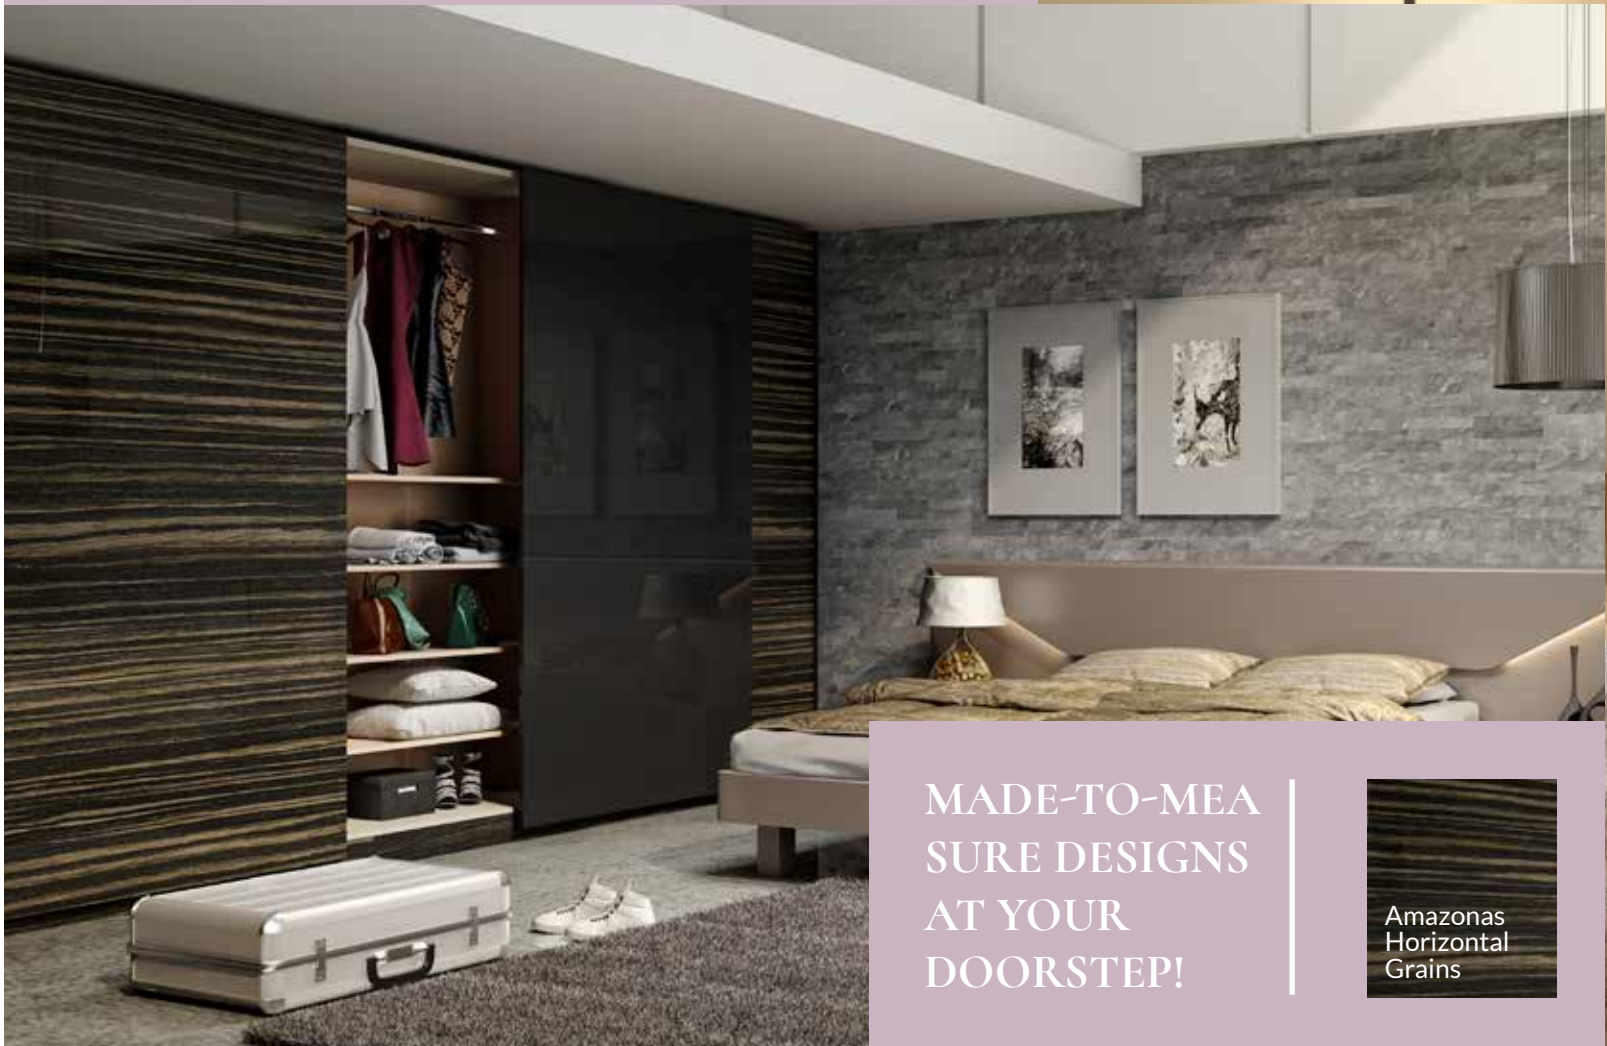

Simplicity carried to an extreme becomes elegance.

MADE-TO-MEASURE DESIGNS AT YOUR DOORSTEP!

Amazonas Horizontal Grains

Frameless Sliding Wardrobe with Full Panel in the combination of Samara Scuro and Cream!