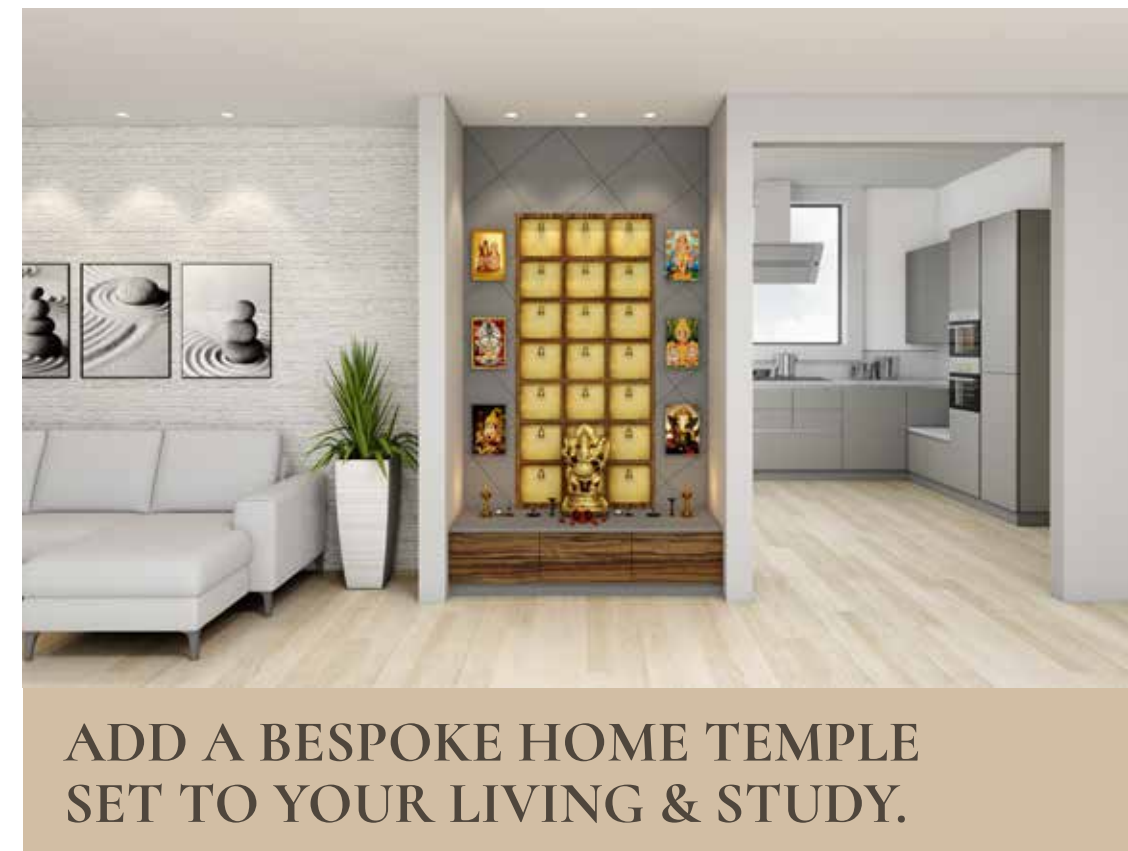

Hallway unit with storage and hangings with cushioned seating finished in Grey Vicenza Oak & a black-framed drawer storage unit in Cherry finish.

DON'T WALK PAST HALLWAYS WITH MISSING OPPORTUNITIES!

Home Temple

Magnify your ambience with our Fitted Temple Units!

**AESTHETICALLY
PLEASING
POOJA SET!**

**ADD A BESPOKE HOME TEMPLE
SET TO YOUR LIVING & STUDY.**

LET THE POSITIVITY
EXTEND WITH
BEAUTIFULLY
DESIGNED HOME
TEMPLE!